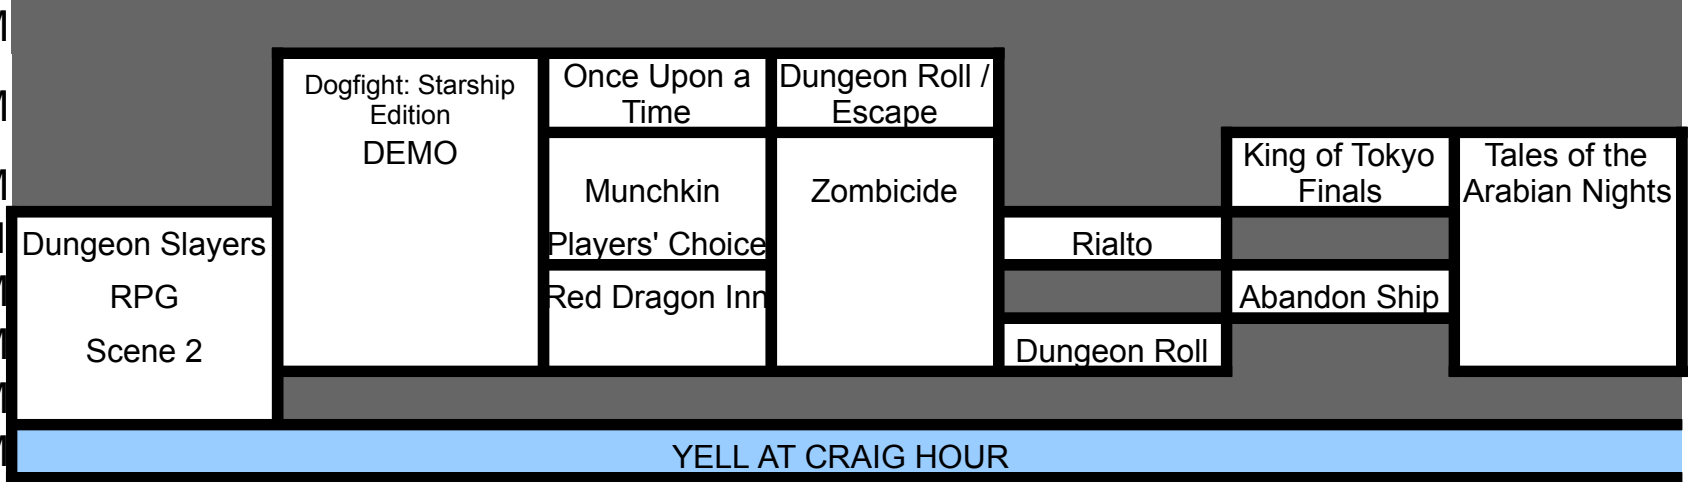

Sunday

08:00 AM

09:00 AM

10:00 AM

11:00 AM

12:00 PM

01:00 PM

02:00 PM

03:00 PM

After gripe session ----->

Kragmortha