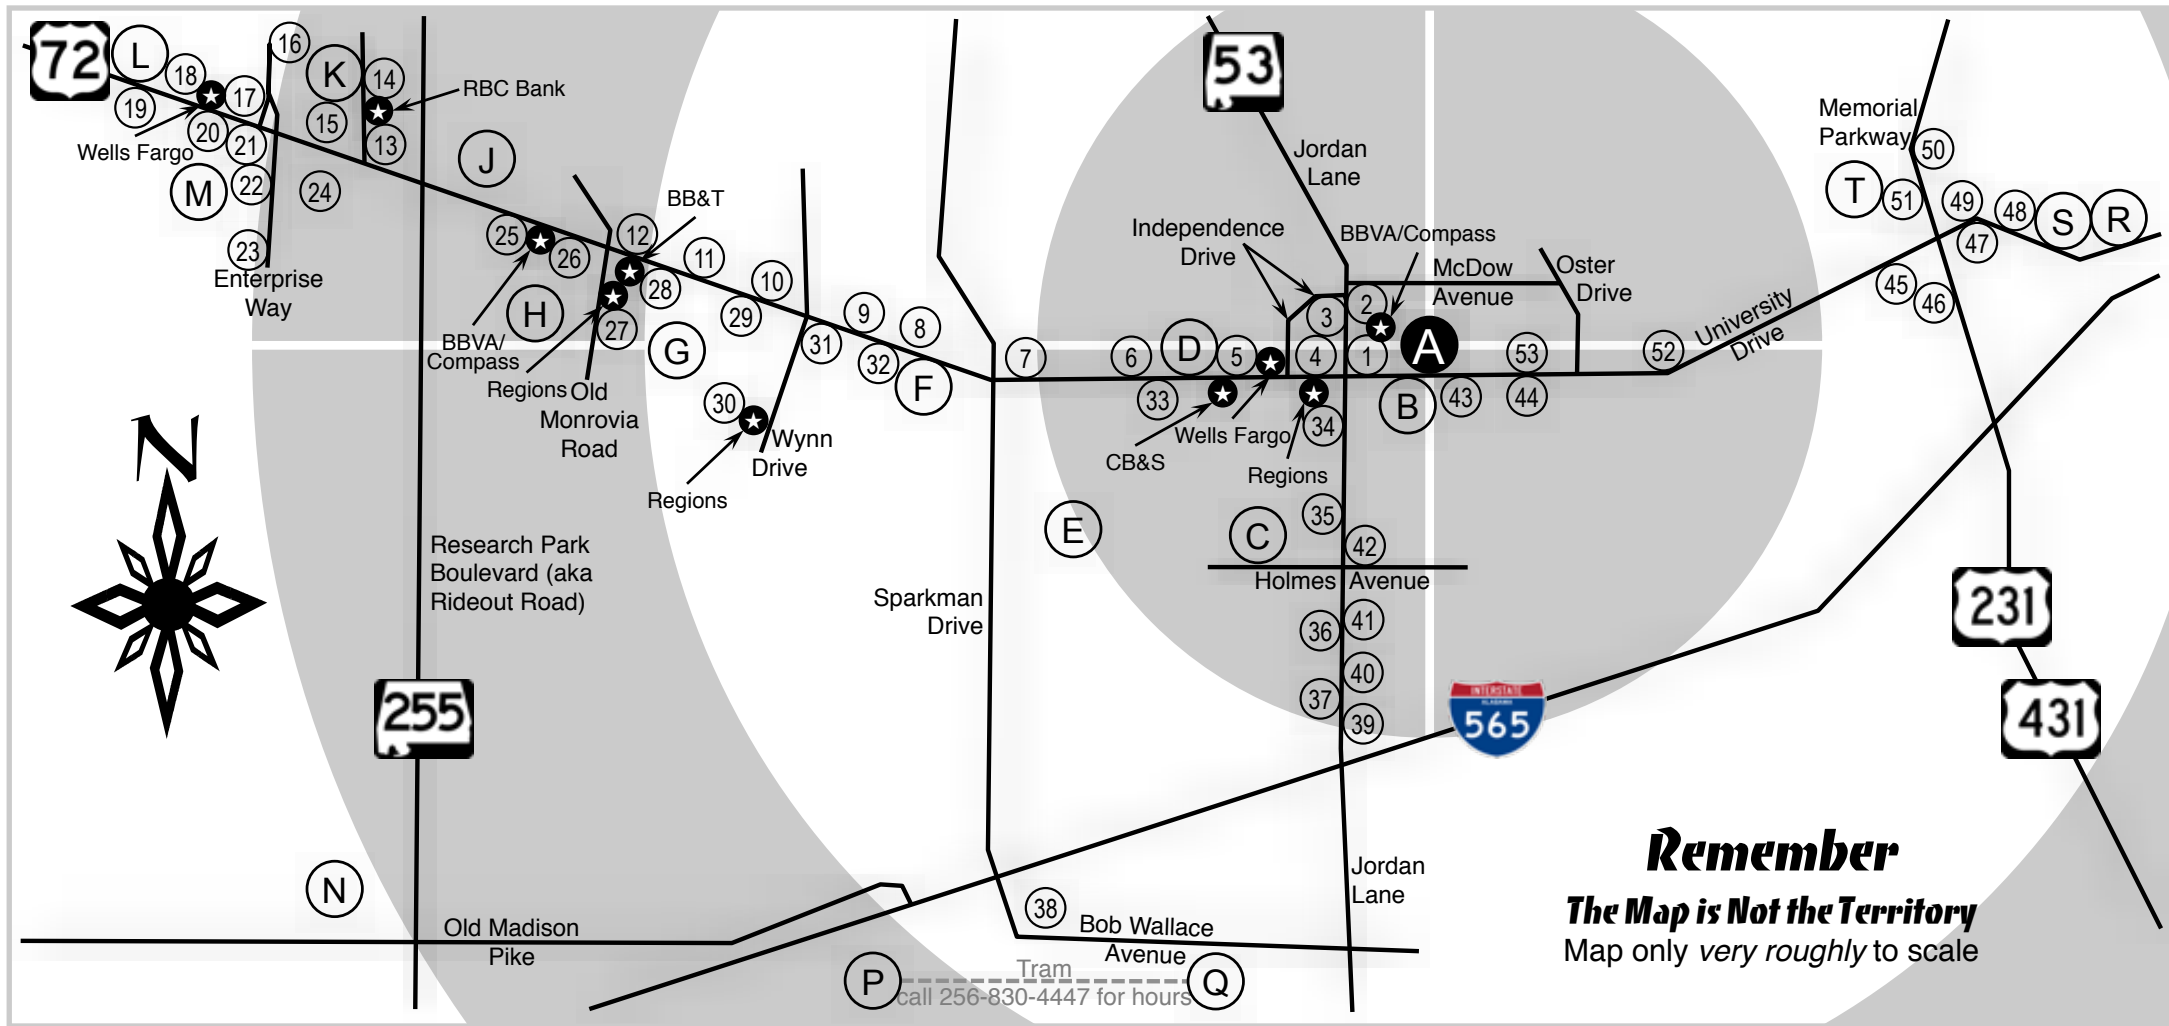

- 29-Newk's Express Café, CiCi's Pizza, Chili's, & Papa Gyo's✗
- 30-Wintzell's Oyster House
- 31-Chick-fil-A✗ & Hooters
- 32-Red Hot Kitchen Asian-Mex Fusion
- 33-Bojangles' Chicken, Schlotzsky's Sandwiches, Taco Bell, & Olivia's Bar and Grill
- 34-Sonic Drive-In
- 35-Stanlieo's Subs
- 36-Beauregard's, Wild Flour Bistro, & Jamo's Cafe
- 37-La Alameda Mexican, Korea House✗, & New China Buffet

- 38-Landry's Seafood
- 39-Tim's Cajun Kitchen
- 40-Frizzle's, Burger King, Miso House, & Subway
- 41-Wings to Go & Sitar Indian
- 42-Las Piña's Taqueria & gaRam Korean
- 43-Waffle House✓, Shogun Japanese, & Dreamland Barbecue
- 44-Barnhill's Buffet
- 45-La Michoacana Mexican, End Zone, Subway, & Shoney's
- 46-Big Ed's Pizza
- 47-Schnitzel Ranch

- 48-Ryan's
- 49-Red Lobster & Burger King
- 50-Krispy Kreme Doughnuts, Krystal, & Church's Chicken
- 51-Zaxby's & Starbucks
- 52-Bench Warmer Food and Spirits
- 53-Olive Garden

DELIVERY

- Domino's 256-830-2662
- Dinners Delivery 256-288-0600
- Jason's Deli 256-971-5325
- Papa John's 256-830-2226
- Steak-Out✗ 256-533-2580

Remember
The Map is Not the Territory
Map only very roughly to scale